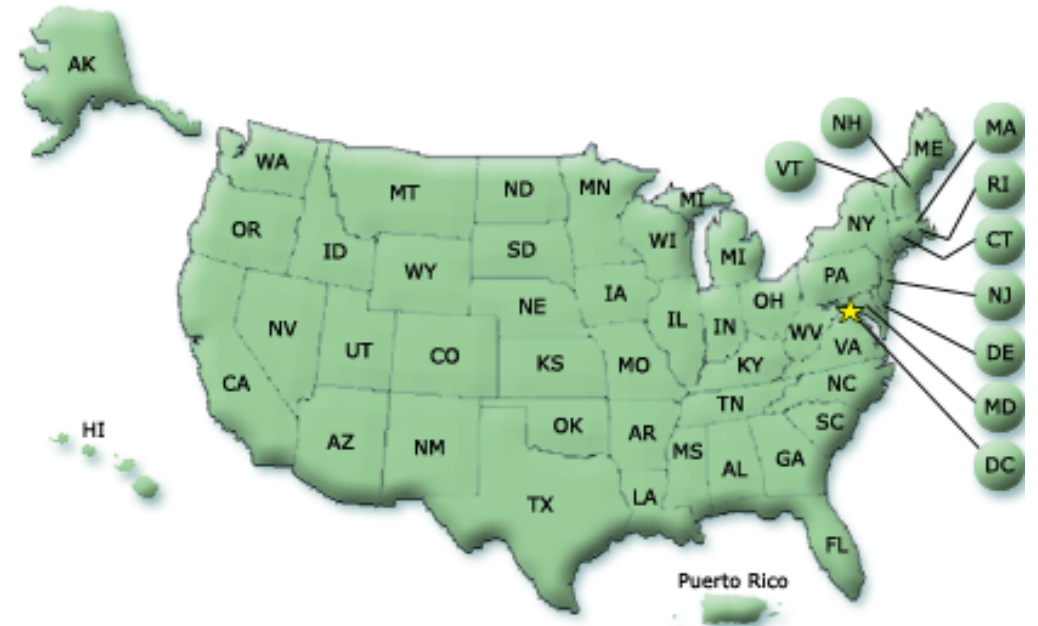

# Hex Tile Map

- Why?
- What?
- Inspiration
- How?
- Now What?

# Why should I use a hex-tile map?

- Eliminate the Alaska effect
- Effective use of dashboard space
- Cleaner storytelling

**Why?** -> What? -> Inspiration -> How? -> Now What?

# What is a hex-tile map?

- Visualization with smaller components (e.g. states) built with hexagonal tiles
- Hex tiles fit better!
- Not suitable for precise geographical representation