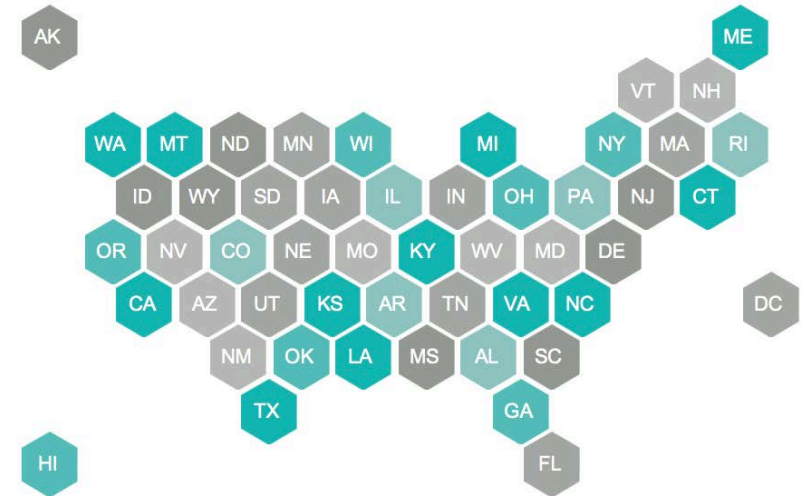

Where did you get this idea?

- Iron Viz Championship sessions at previous Tableau Conferences
- Sir Viz-a-Lot Blog
  (<http://www.sirvizalot.com/2015/11/hex-tile-maps-in-tableau.html>)
- Makeover Monday
  (<https://www.makeovermonday.co.uk/>)

Why? -> What? -> **Inspiration** -> How? -> Now What?