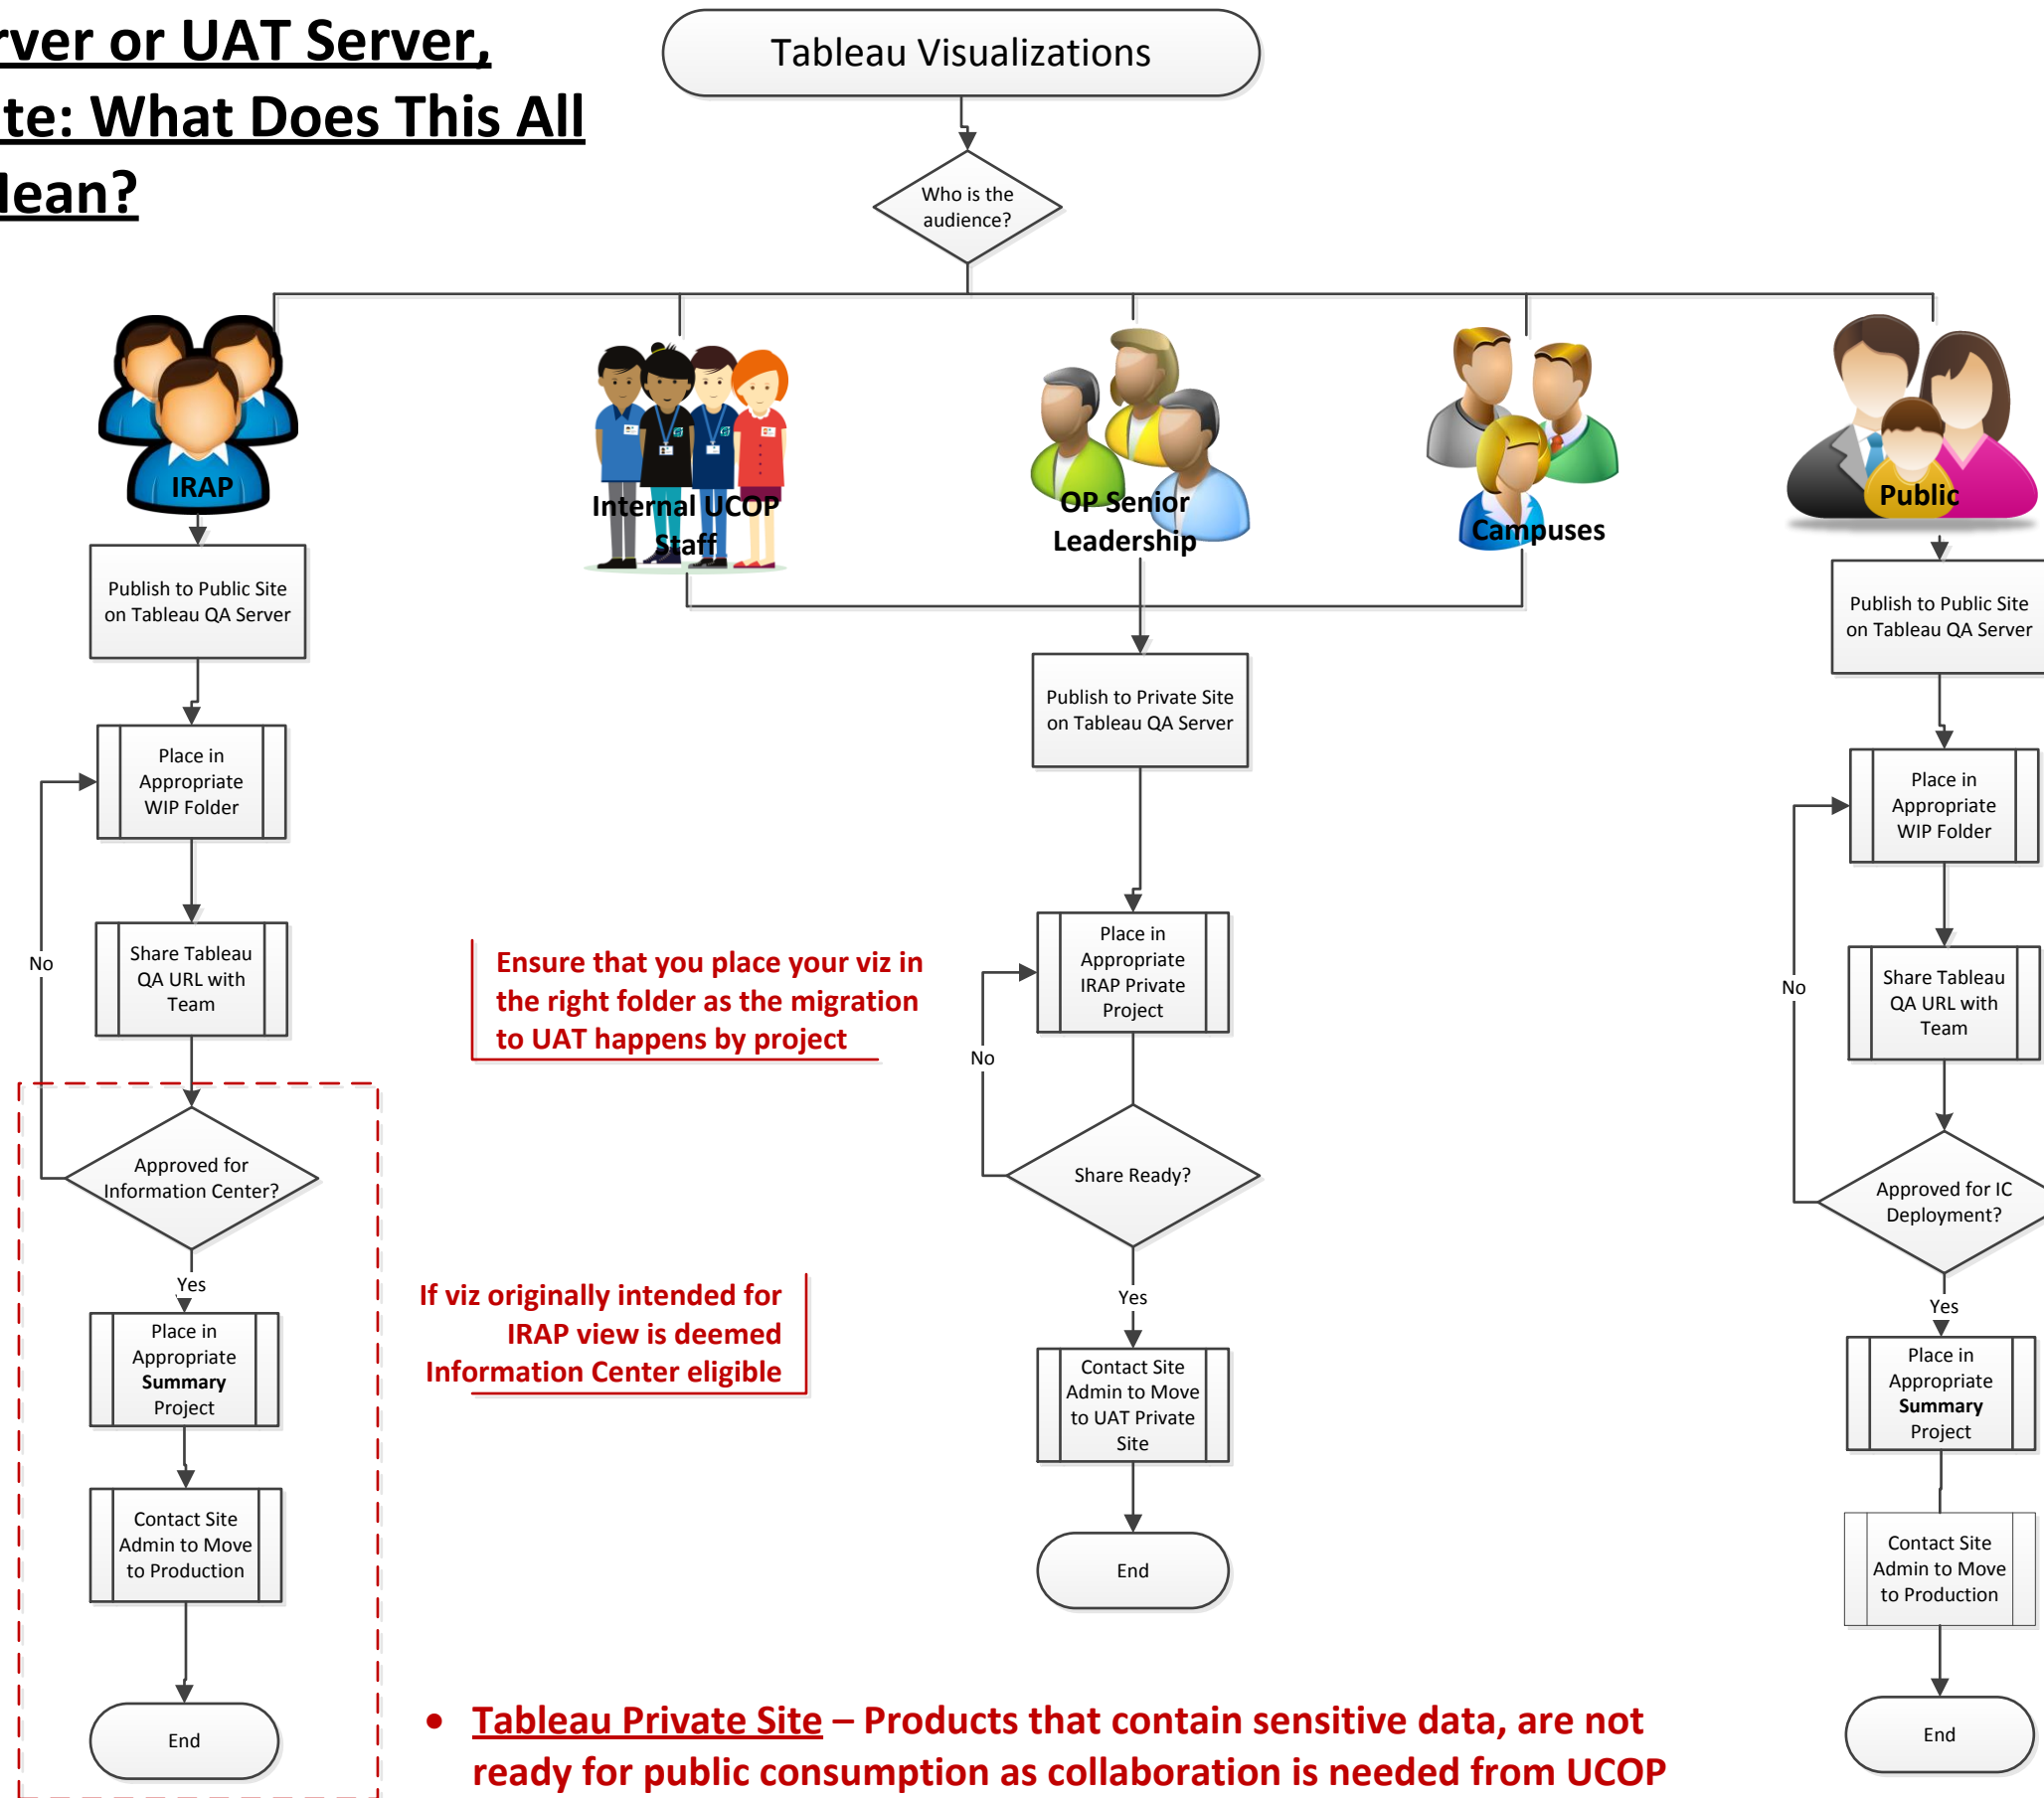

# Tableau QA Server or UAT Server, Private or Public Site: What Does This All Mean?

Ensure that you place your viz in the right folder as the migration to PROD happens by project

Ensure that you place your viz in the right folder as the migration to UAT happens by project

If viz originally intended for IRAP view is deemed Information Center eligible

Ensure that you place your viz in the right folder as the migration to PROD happens by project

- **Tableau Private Site** – Products that contain sensitive data, are not ready for public consumption as collaboration is needed from UCOP Partners, OP Senior Leadership and Campuses
- **Tableau Public Site** – Products that are deemed non-sensitive or Information Center applicable (of interest to the public)